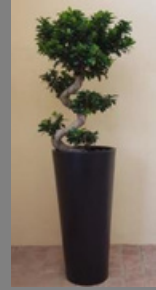

PLANT HIRE CATALOGUE

BA01

Decor Cone (Black or White) - with Beaded Aloe

DEC01

Decor Cone (Black or White) - with Bamboo Canes

DEC02

Decor Cone (White Opt) - with Plant

DEC05

Decor Cone (Citrus Range - Green, Yellow and Orange) - with Plant

DEC05

Blue, Purple, Red (10 each)

DEC06

Decor Cone (Black or White) - with Medium Bonsai

DEC10

Holey Pot - with Plant

BAS01A